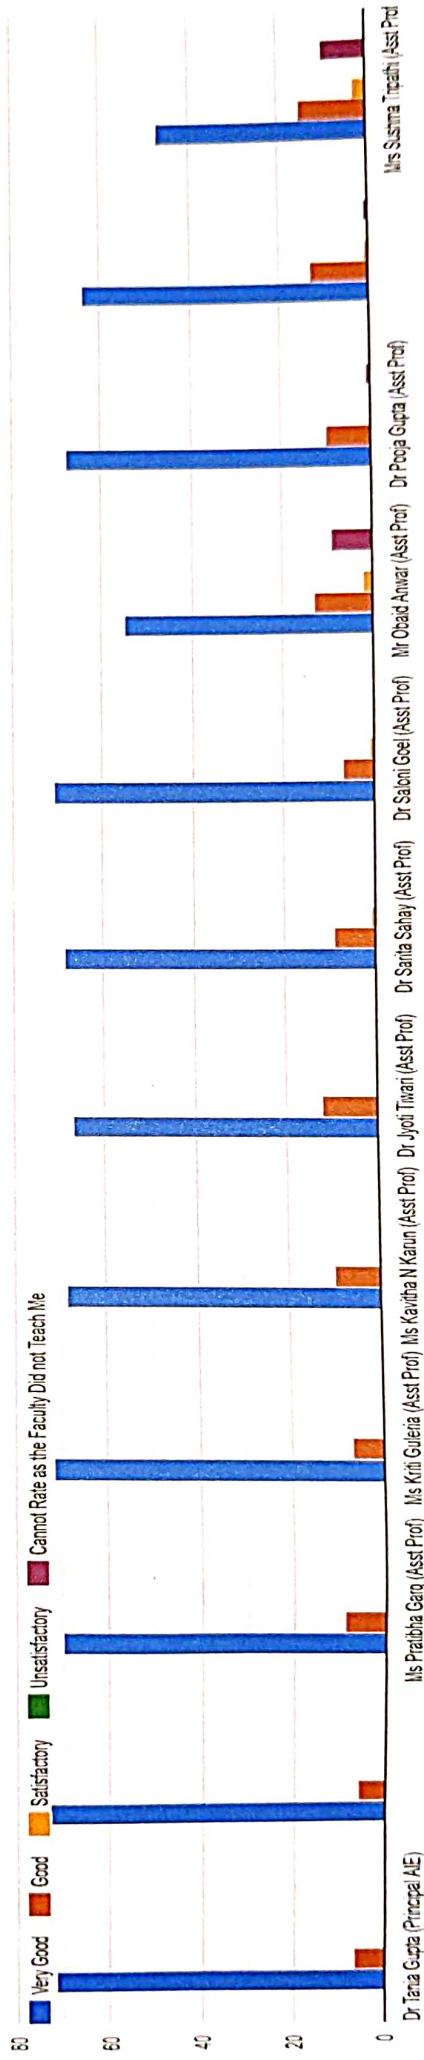

Proficiency in Teaching in English

Tania Gupta
Principal
Army Institute of Education
Greater Noida