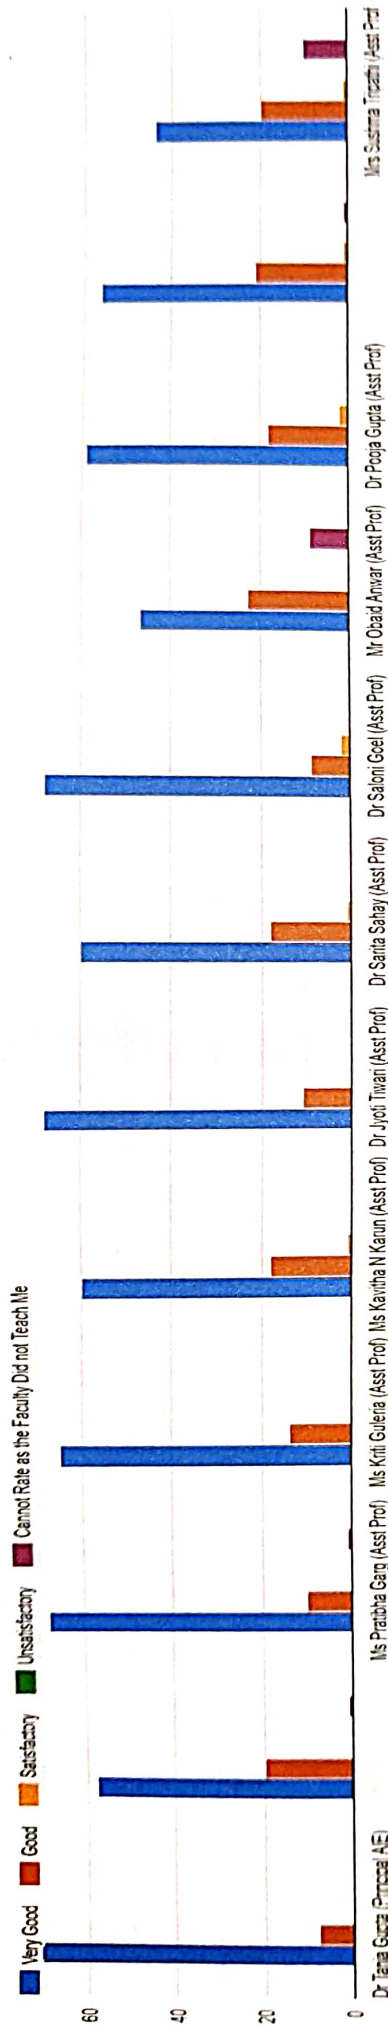

STUDENT FEEDBACK ON FACULTY ACADEMIC SESSION 2020-21

ANALYSIS

Data Collection Tool: Google Form
No. of Respondents: 79

Academic Programme

79 responses

Batch

79 responses

Knowledge Base

Sincerity and Commitment

Punctuality

Tania Gupta
Principal
Army Institute of Education
Greater Noida

Gives Clear Statement of Learning Goals

Appropriate pace in teaching for student understanding

Tanya Gupta