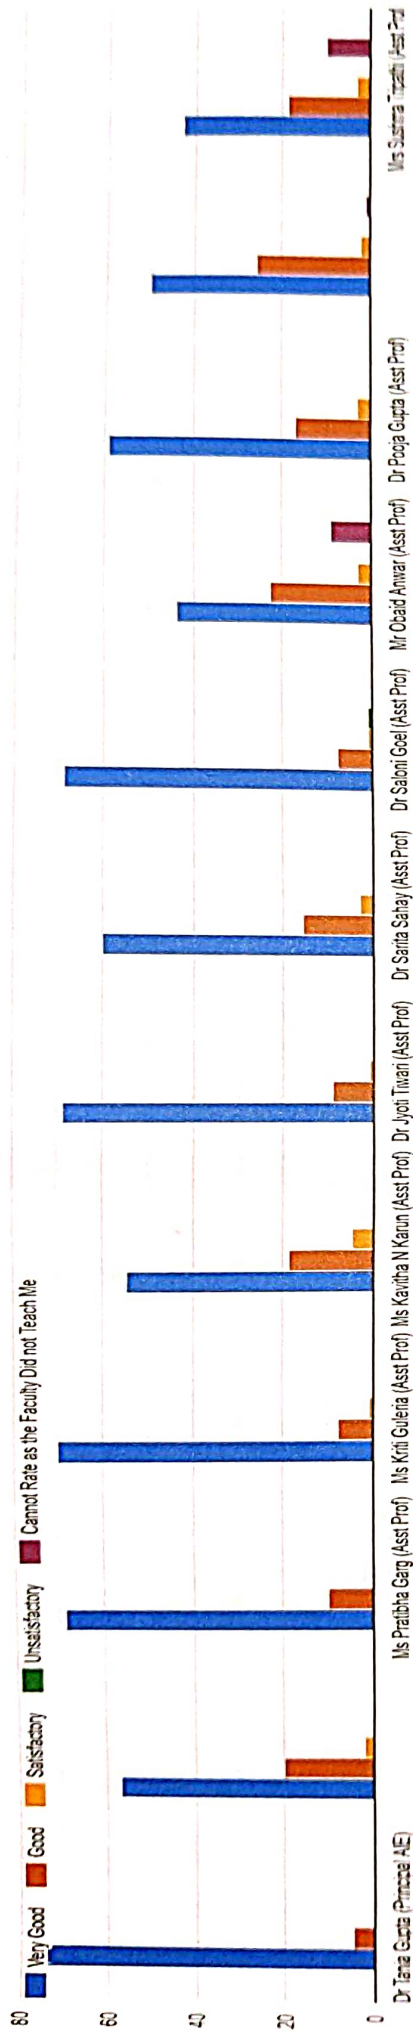

Clarity of Explanation