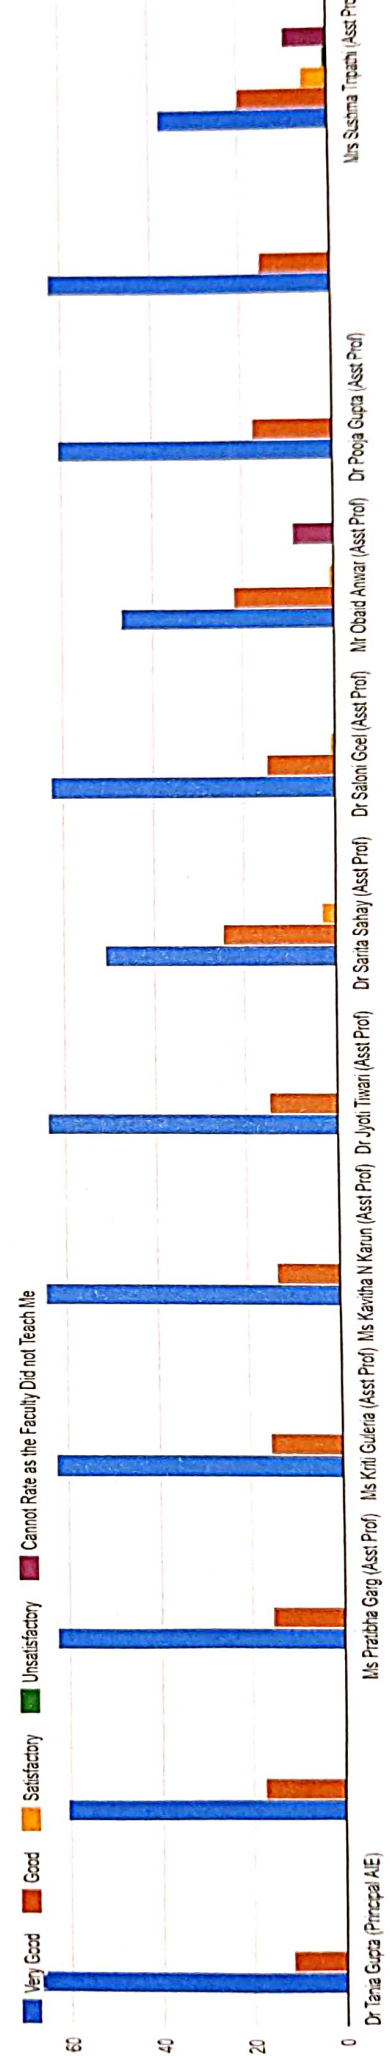

STUDENT FEEDBACK ON FACULTY ACADEMIC SESSION 2020-21

ANALYSIS

Data Collection Tool: Google Form
No. of Respondents: 79

Academic Programme

79 responses

Batch

79 responses

Knowledge Base

Principal
Army Institute of Education
Greater Noida

Clarity of Explanation

Maintains Eye Contact during Online Teaching

Tanya Gupta

Principal
Army Institute of Education
Greater Noida

Effective Listener

Competency in Use of ICT during Online Teaching