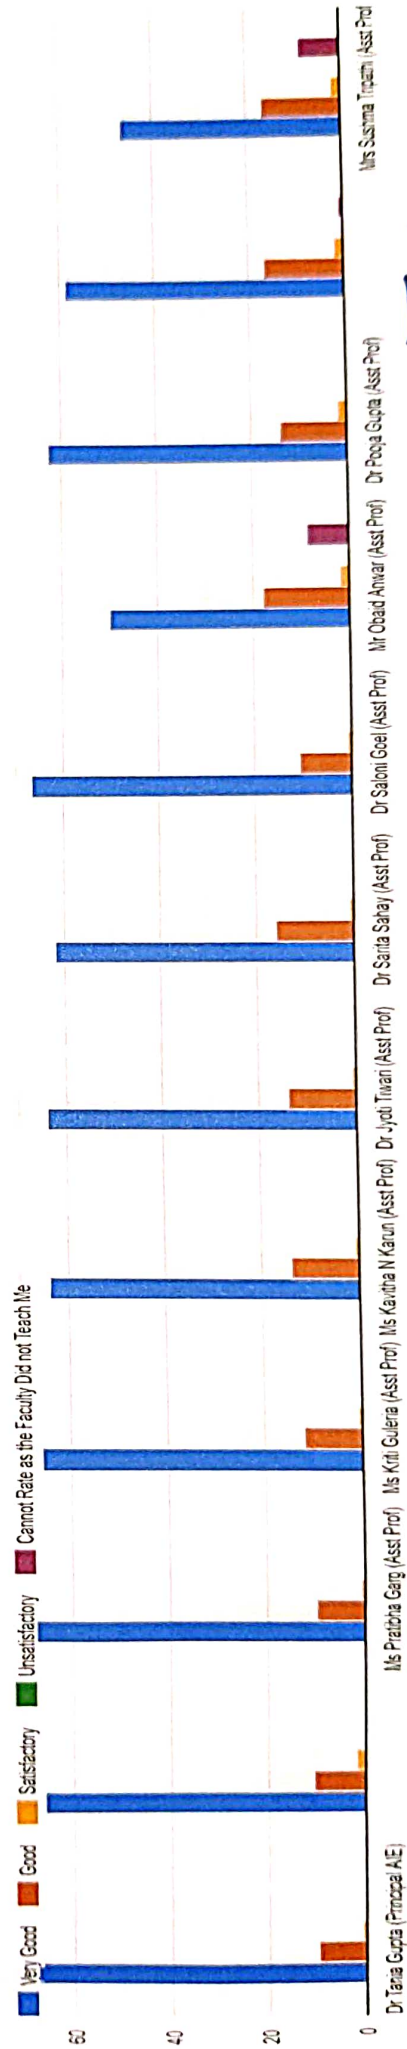

STUDENT FEEDBACK ON FACULTY ACADEMIC SESSION 2020-21

ANALYSIS

Data Collection Tool: Google Form
No. of Respondents: 79

Academic Programme

79 responses

Batch

79 responses

Knowledge Base

Sincerity and Commitment

Punctuality

Tania Gupta
Principal
Army Institute of Education
Greater Noida

Gives Clear Statement of Learning Goals

Appropriate pace in teaching for student understanding

Tanya Gupta

Principal
Army Institute of Education
Greater Noida

Clarity of Explanation

Maintains Eye Contact during Online Teaching

Tanya Gupta

Principal
Army Institute of Education
Greater Noida

Effective Listener

Competency in Use of ICT during Online Teaching