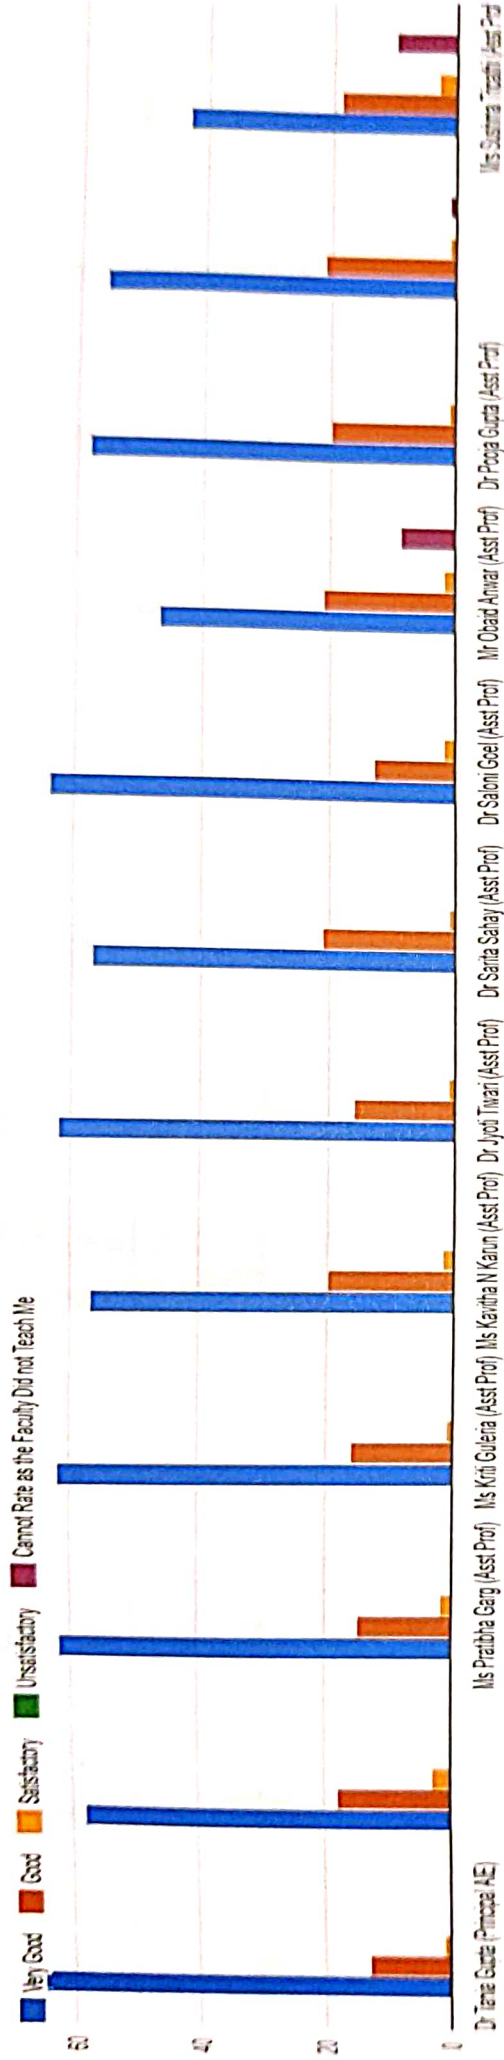

Provides Prompt Feedback and Suggestions for Improvement