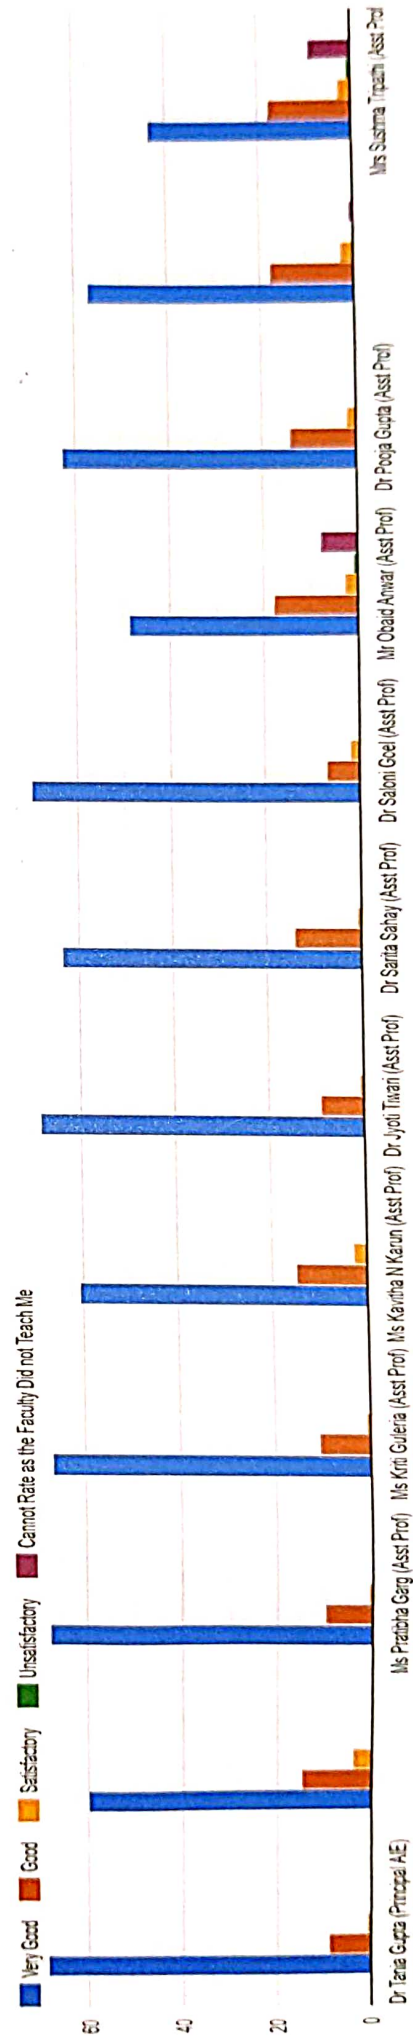

Ability for Effective Questioning

Tania Gupta,
Principal
Army Institute of Education
Greater Noida