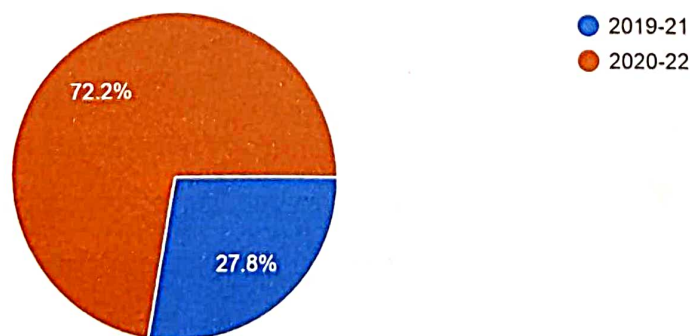

STUDENT FEEDBACK ON FACULTY ACADEMIC SESSION 2020-21

ANALYSIS

Data Collection Tool: Google Form
No. of Respondents: 79

Academic Programme

79 responses

Batch

79 responses

Knowledge Base