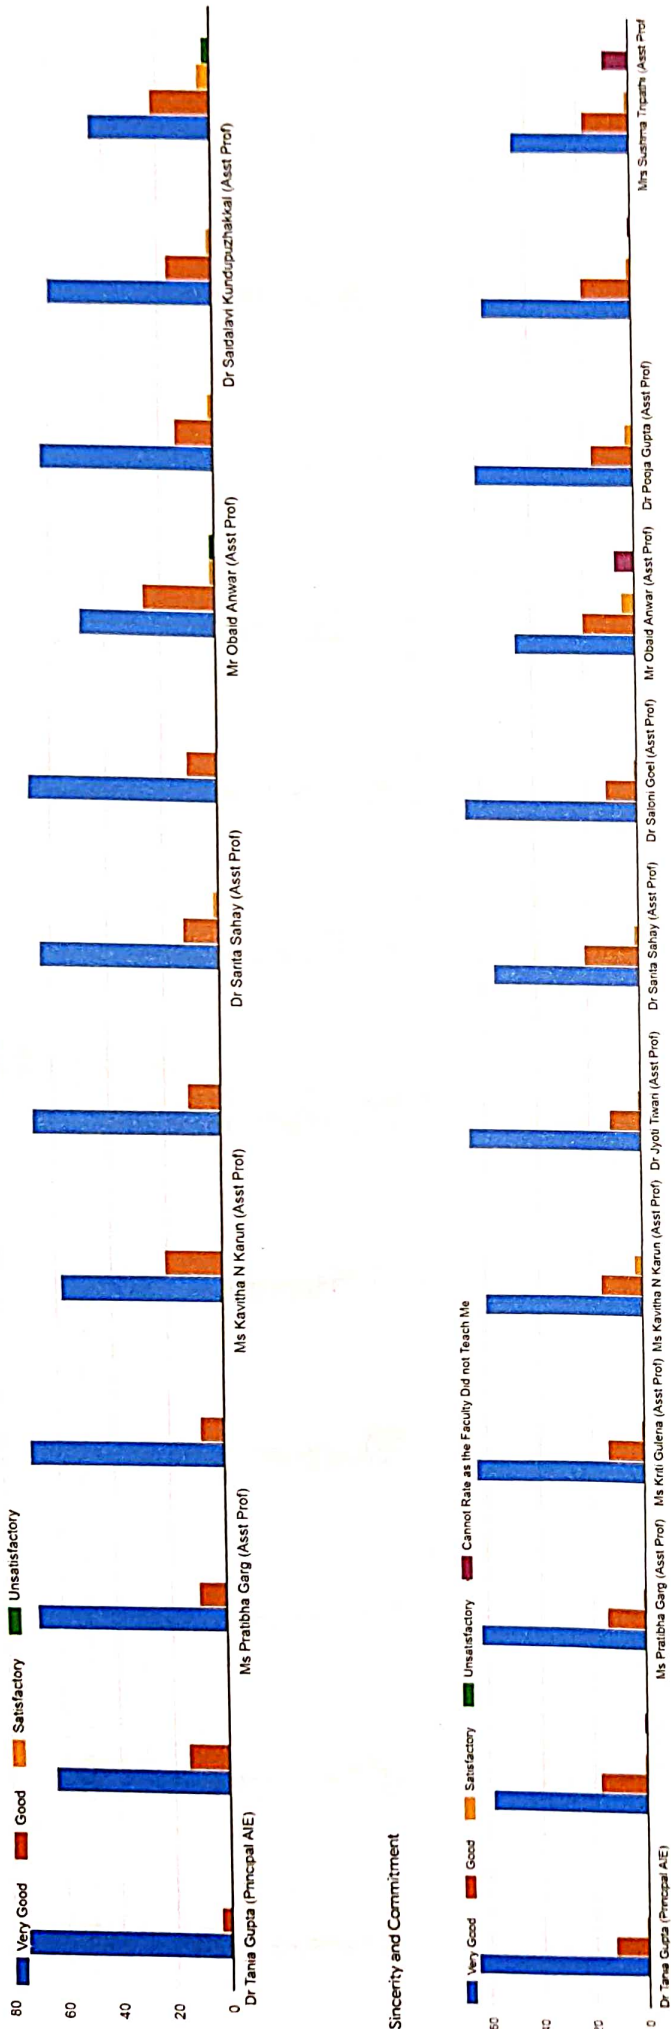

STUDENT FEEDBACK ON FACULTY ACADEMIC SESSION 2020-21

ANALYSIS

Data Collection Tool: Google Form
No. of Respondents: 79

Academic Programme

79 responses

Batch

79 responses

Knowledge Base

Sincerity and Commitment

Punctuality

Tania Gupta
Principal
Army Institute of Education
Greater Noida

Gives Clear Statement of Learning Goals

Appropriate pace in teaching for student understanding

Tanya Gupta

Principal
Army Institute of Education
Greater Noida

Clarity of Explanation

Maintains Eye Contact during Online Teaching

Tanya Gupta

Principal
Army Institute of Education
Greater Noida

Effective Listener

Competency in Use of ICT during Online Teaching