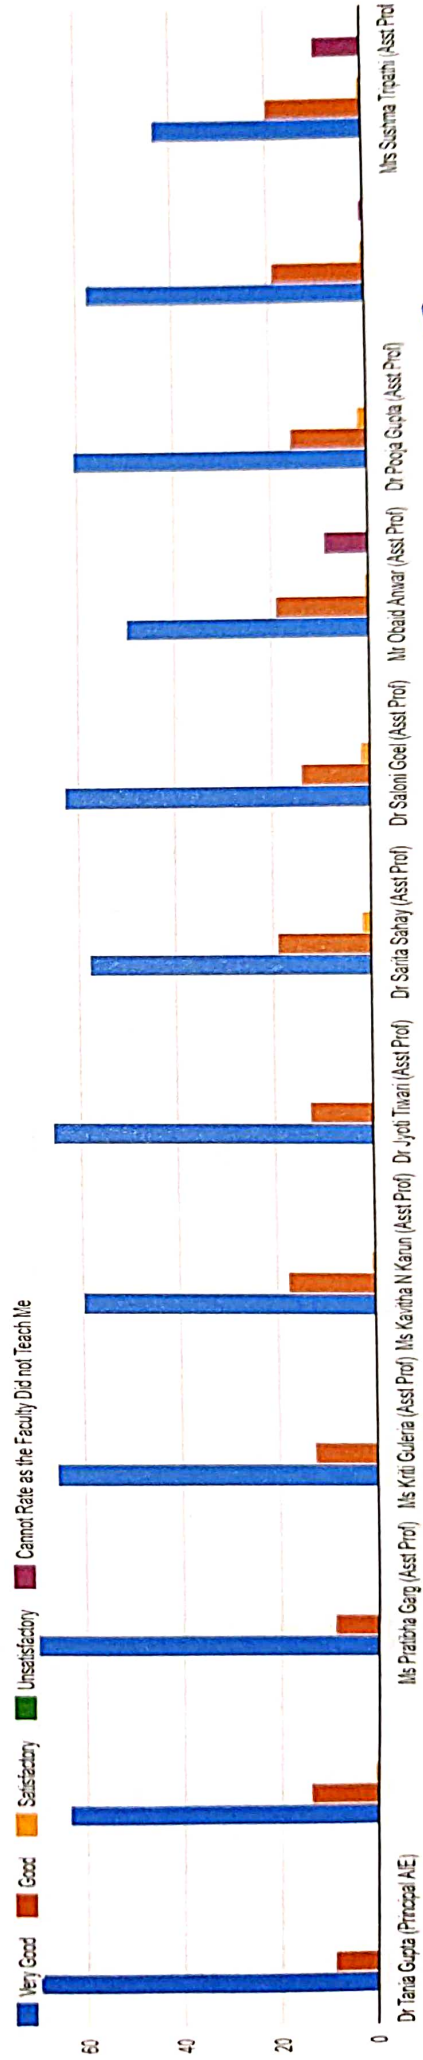

STUDENT FEEDBACK ON FACULTY ACADEMIC SESSION 2020-21

ANALYSIS

Data Collection Tool: Google Form
No. of Respondents: 79

Academic Programme

79 responses

Batch

79 responses

Knowledge Base

Sincerity and Commitment

Punctuality

Tania Gupta
Principal
Army Institute of Education
Greater Noida

Gives Clear Statement of Learning Goals

Appropriate pace in teaching for student understanding

Tanya Gupta

Principal
Army Institute of Education
Greater Noida

Clarity of Explanation

Maintains Eye Contact during Online Teaching

Tanya Gupta

Principal
Army Institute of Education
Greater Noida

Effective Listener

Competency in Use of ICT during Online Teaching