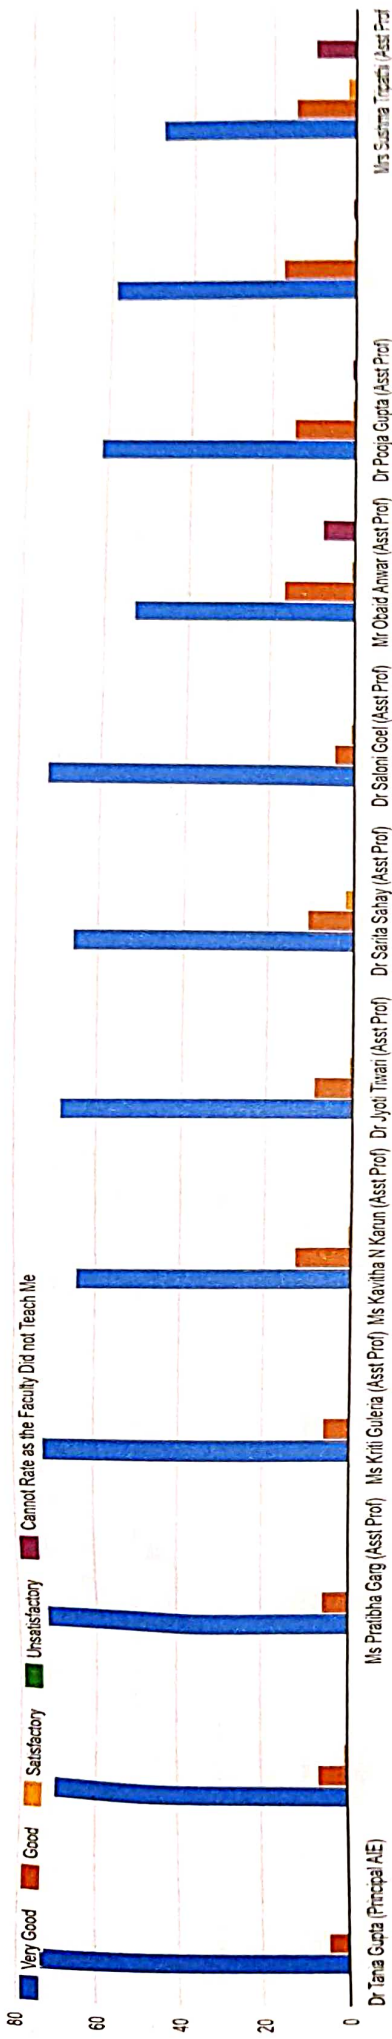

Communication Skills