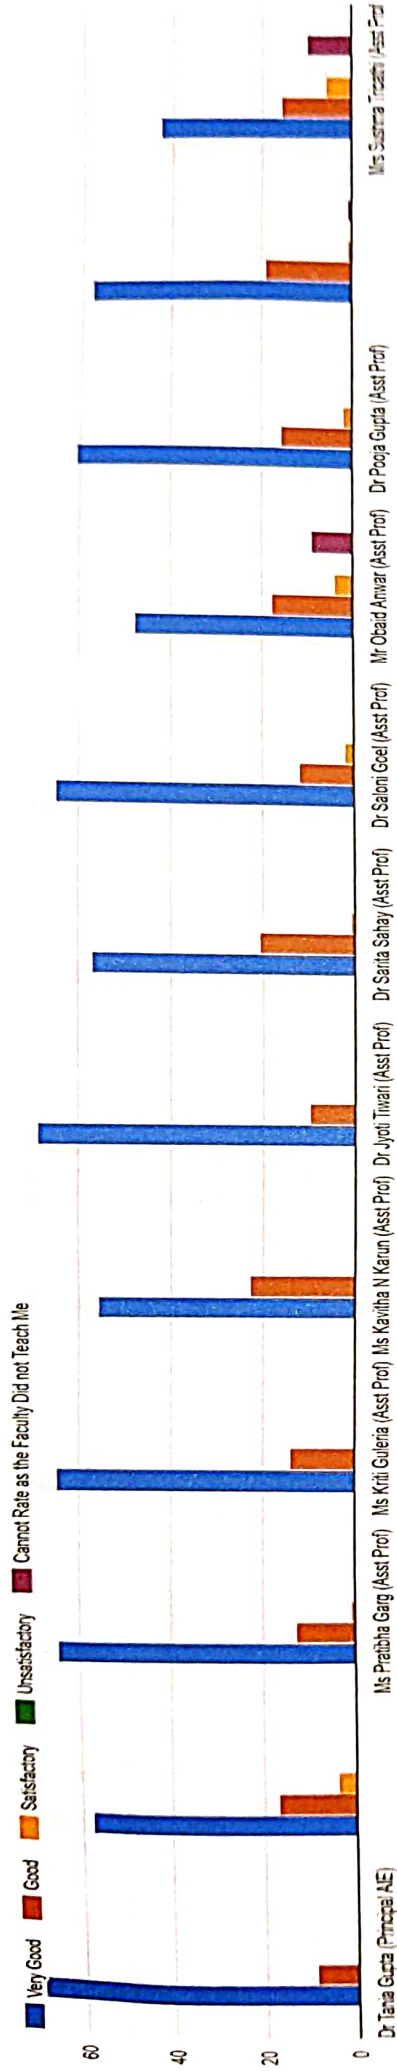

Ability to make Online Learning Interactive