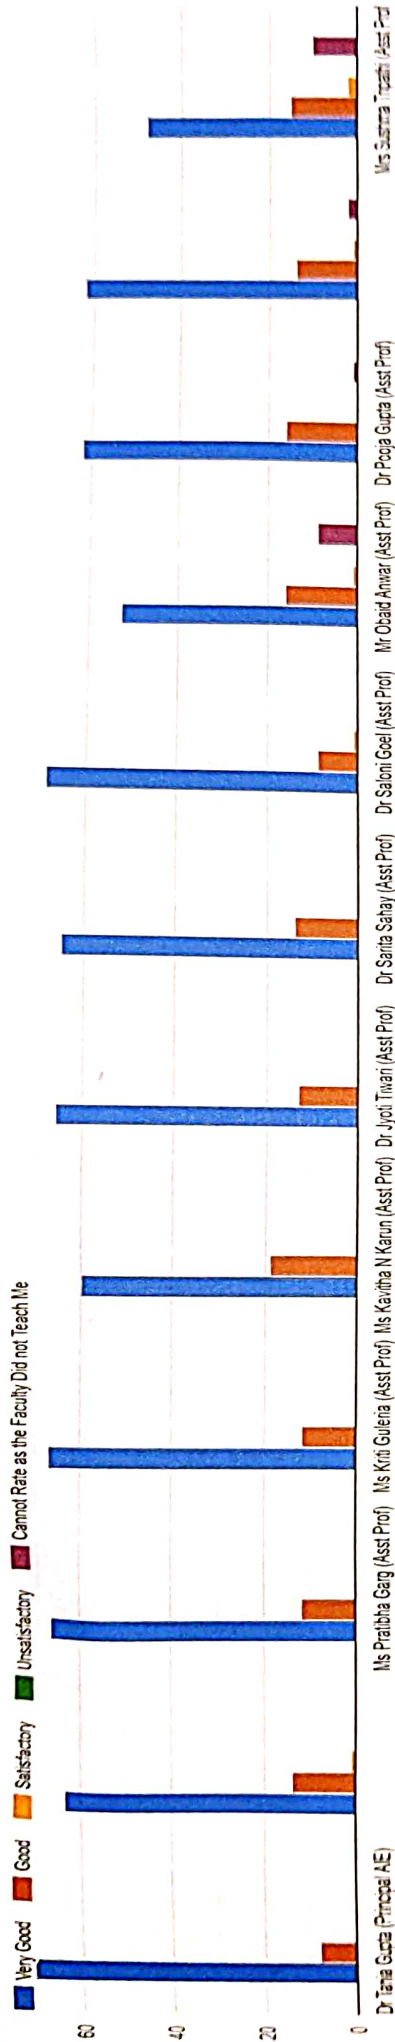

Ability to integrate content with other courses