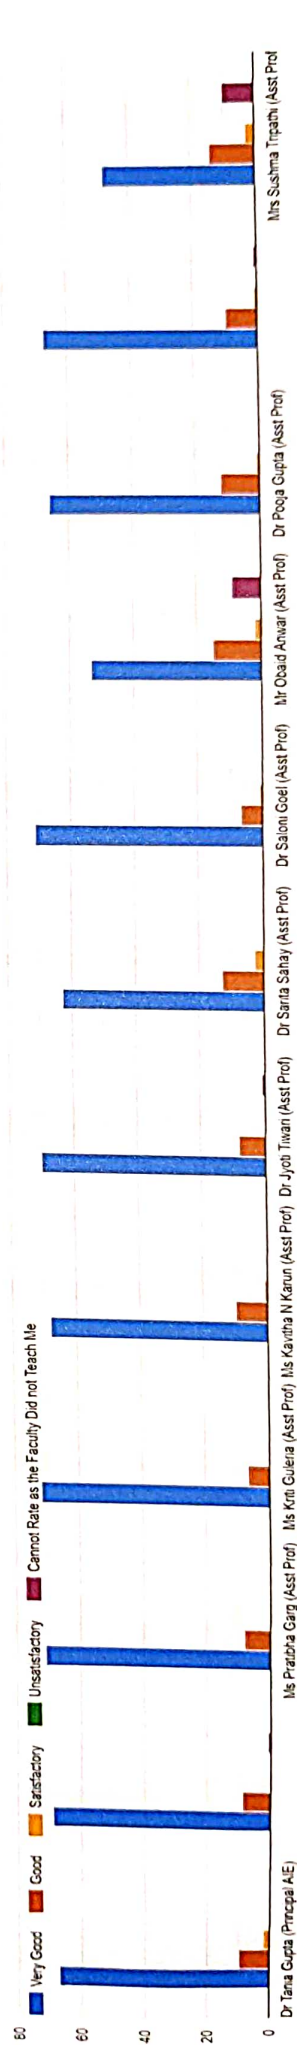

Tania Gupta
Principal
Army Institute of Education
Greater Noida