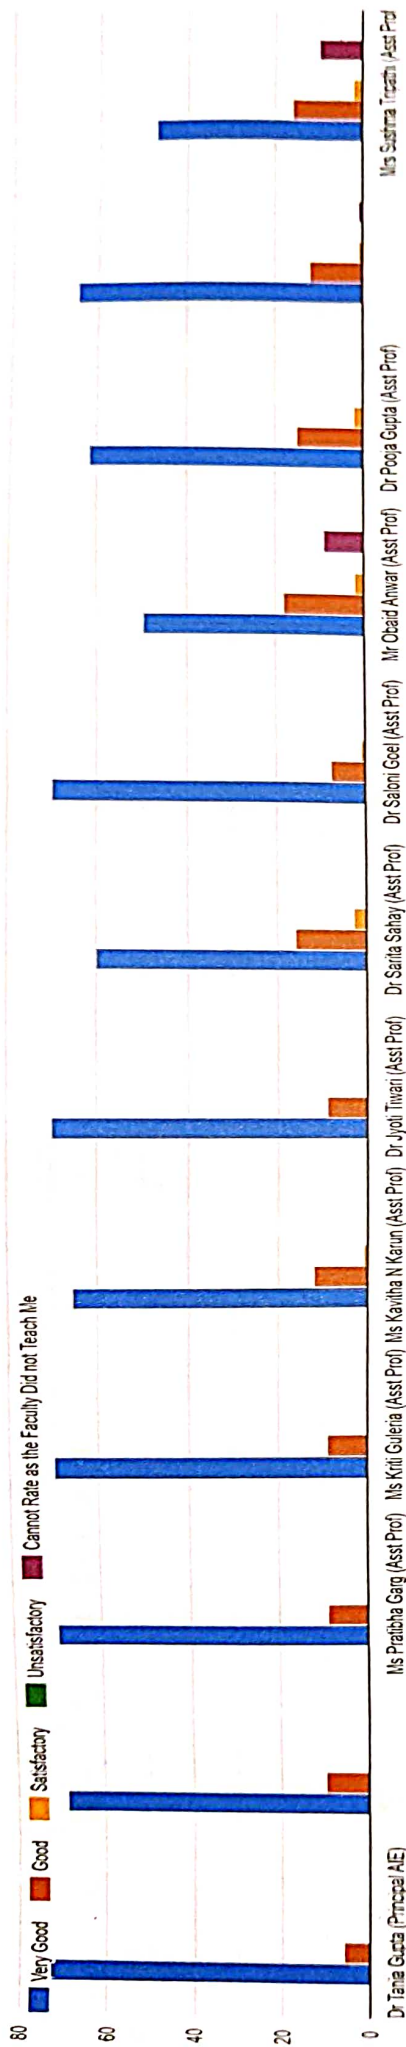

STUDENT FEEDBACK ON FACULTY ACADEMIC SESSION 2020-21

ANALYSIS

Data Collection Tool: Google Form
No. of Respondents: 79

Academic Programme

79 responses

Batch

79 responses

Knowledge Base

Principal
Army Institute of Education
Greater Noida

Clarity of Explanation

Maintains Eye Contact during Online Teaching

Tanya Gupta

Principal
Army Institute of Education
Greater Noida

Effective Listener

Competency in Use of ICT during Online Teaching