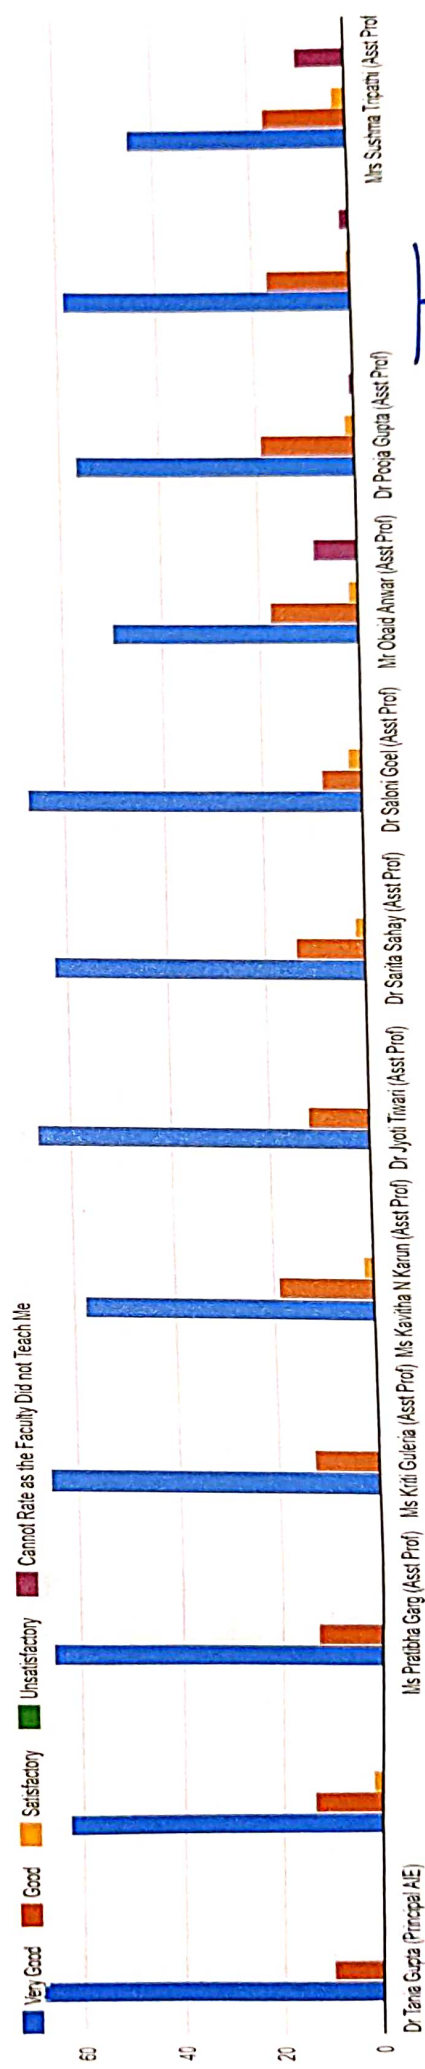

Ability to integrate course material with environment/ other issues/ use of real life examples

Tania Gupta
Principal
Army Institute of Education
Greater Noida