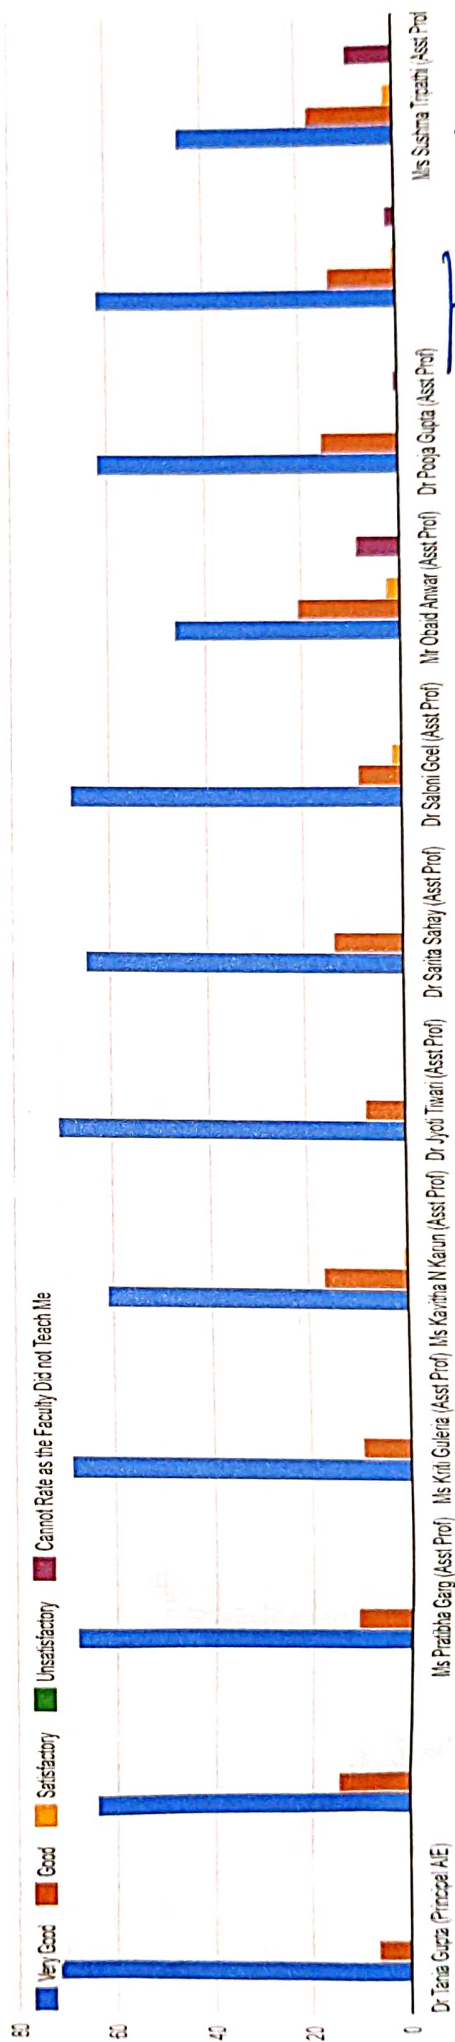

Overall Feedback

Principal
Army Institute of Education
Greater Noida