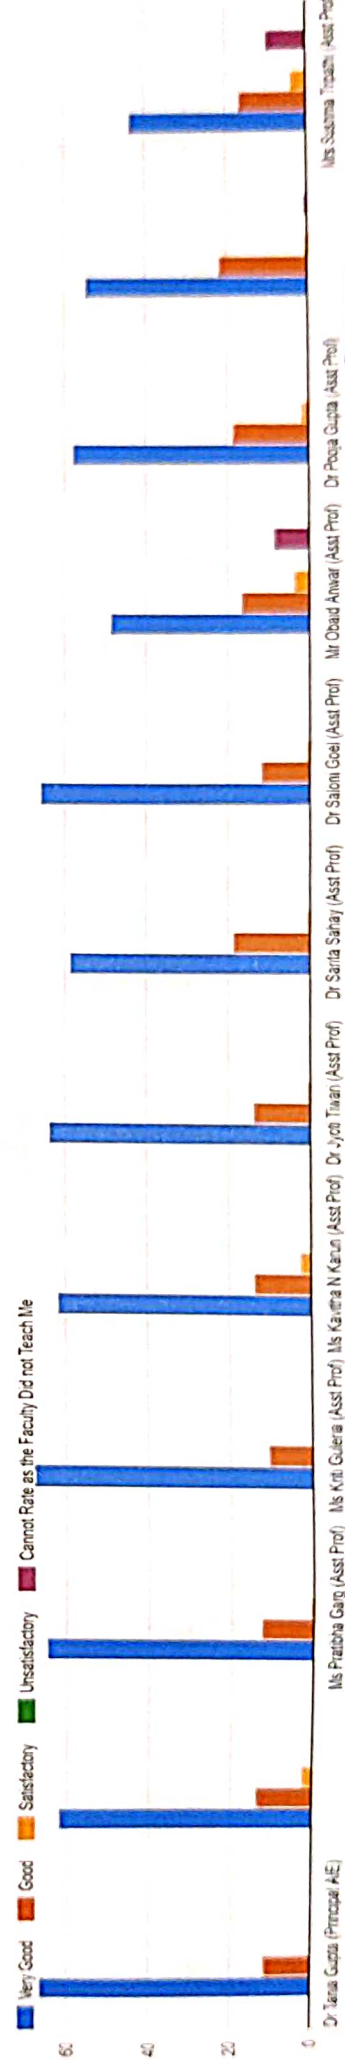

Sharing Adequate Teaching/Learning/Reference Material to support Learning

Jenie Gupta
Principal
Army Institute of Education
Greater Noida