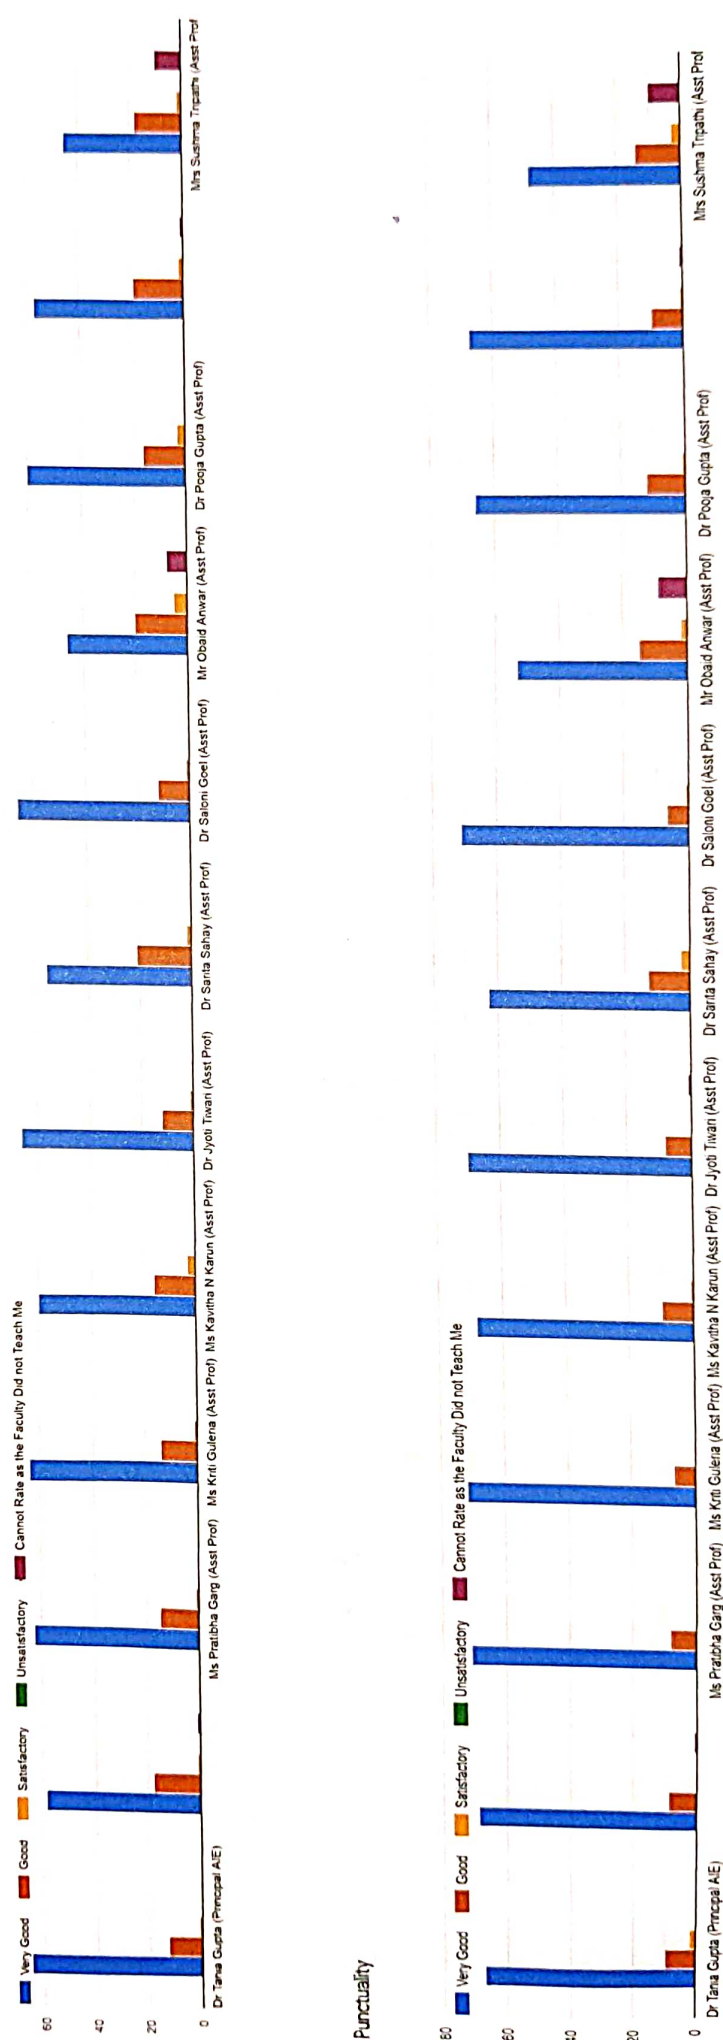

Punctuality