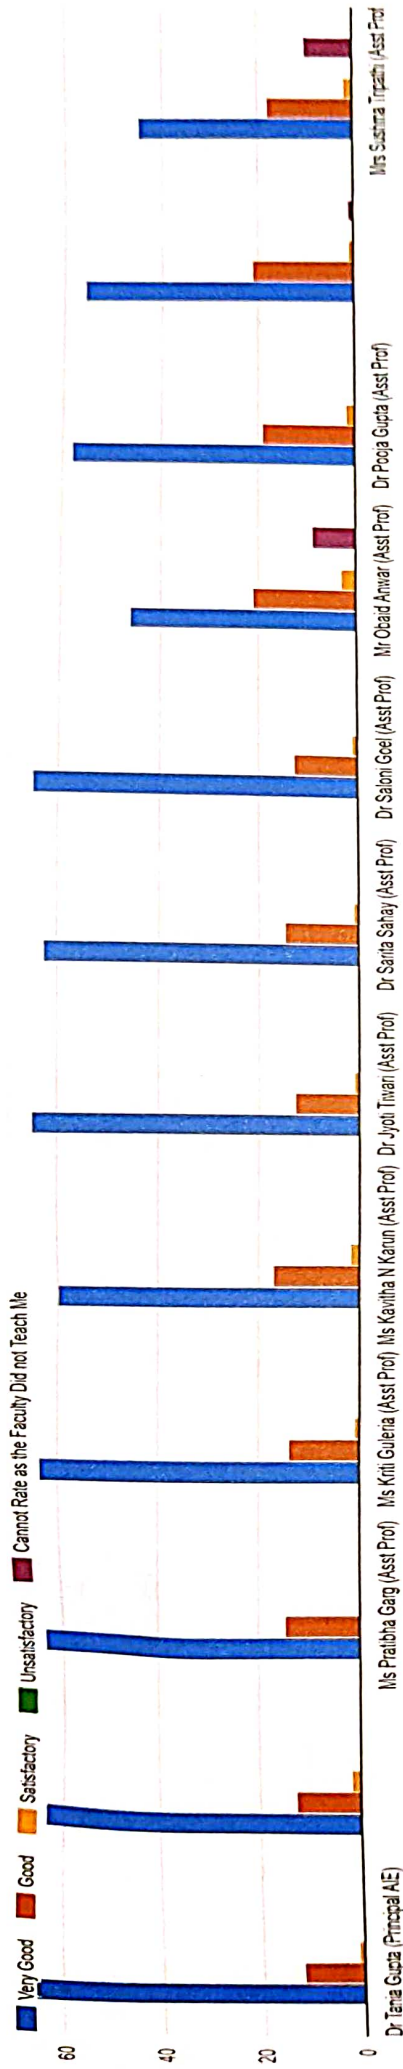

Mentoring

Ability to integrate course material with environment/ other issues/ use of real life examples

Tania Gupta
Principal
Army Institute of Education
Greater Noida