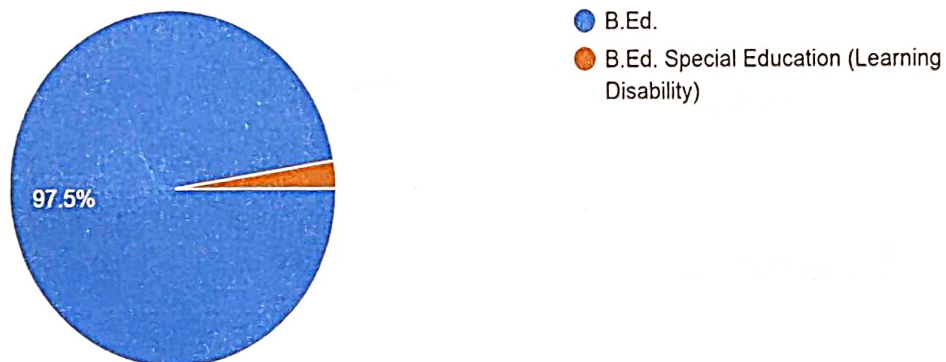

STUDENT FEEDBACK ON FACULTY ACADEMIC SESSION 2020-21

ANALYSIS

Data Collection Tool: Google Form
No. of Respondents: 79

Academic Programme

79 responses

Batch

79 responses

Knowledge Base